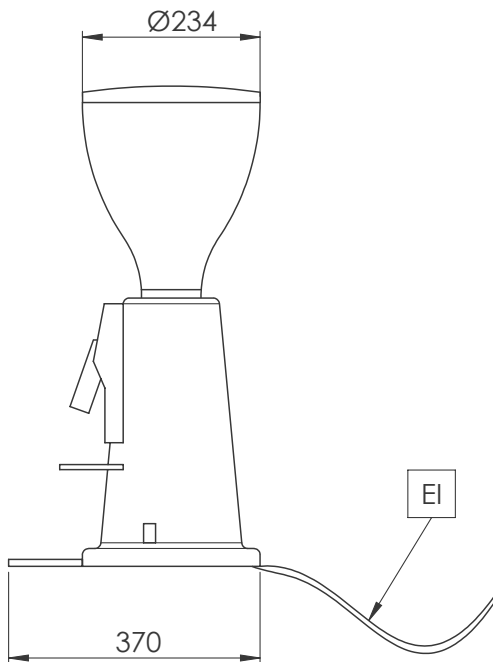

Side

Electric

Supply voltage:

602546 (GRNDEM600) 230 V/1N ph/50/60 Hz

Electrical power max.:

0.34 kW

Plug type:

CE-SCHUKO

Key Information:

External dimensions, Width: 230 mm

External dimensions, Depth: 370 mm

External dimensions, Height: 600 mm

Net weight: 11 kg

Shipping weight: 13.5 kg

Shipping height: 870 mm

Shipping width: 500 mm

Shipping depth: 750 mm

Shipping volume: 0.33 m³